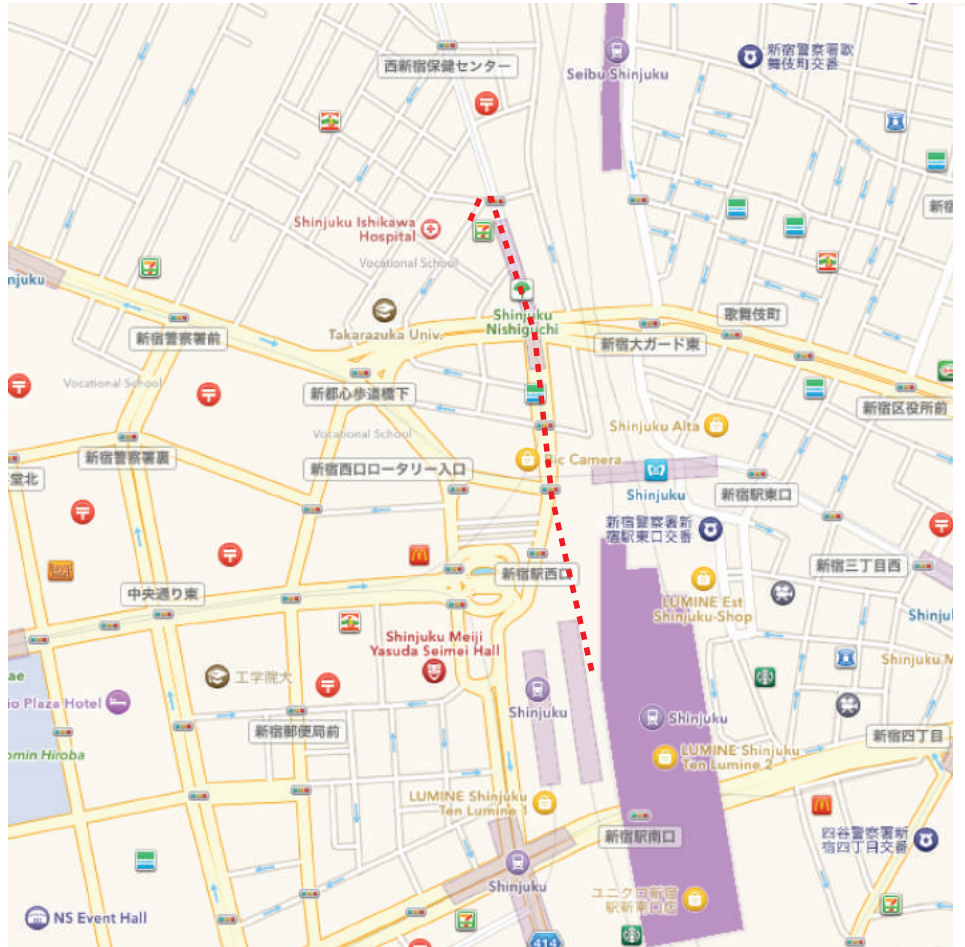

新

宿

7ACT

7ACT SHINJUKU OFFICE

From JR Shinjuku Station - 7 minute walk. Come out of the central west exit of Shinjuku station at street level and turn right. Walk down the hill until you reach a major intersection and cross it. Keep walking straight on the same street until you can see a 7-11 across the street on your left, and Toei Oedo Line Shinjuku Nishi Guchi Station - Exit D5 on your right.

Cross the street so that you are on the same side as the 7-11. On the corner there is a Sukiya (beef bowl restaurant, with a red sign). Turn left at this corner and you will see two smaller roads coming off the main road. Take the left one and we are about 20 metres down on the right on the second floor, above the Iso Maru Suisan (磯丸水産) fish izakaya.