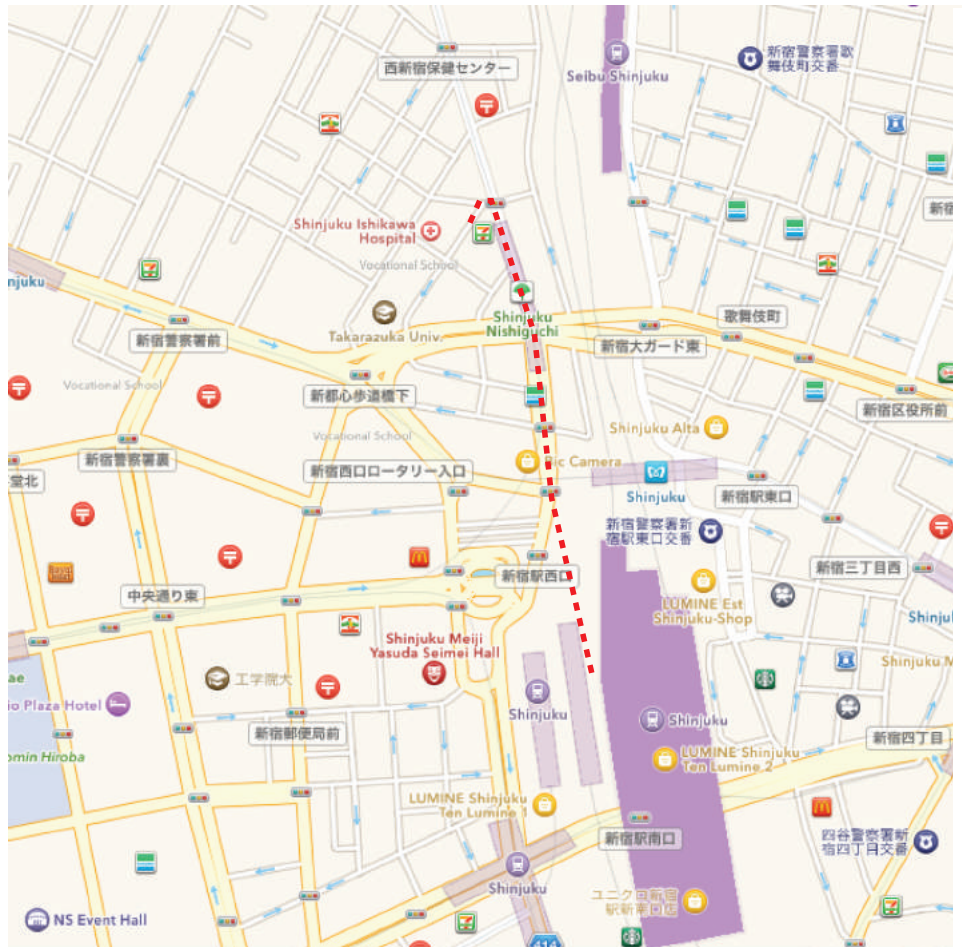

7ACT SHINJUKU OFFICE

From JR Shinjuku Station - 7 minute walk. Come out of the central west exit of Shinjuku station at street level and turn right. Walk down the hill until you reach a major intersection and cross it. Keep walking straight on the same street until you can see a 7-11 across the street on your left, and Toei Oedo Line Shinjuku Nishi Guchi Station - Exit D5 on your right.

Cross the street so that you are on the same side as the 7-11. On the corner there is a Sukiya (beef bowl restaurant, with a red sign). Turn left at this corner and you will see two smaller roads coming off the main road. Take the left one and we are about 20 metres down on the right on the second floor, above the Iso Maru Suisan (磯丸水産) fish izakaya.